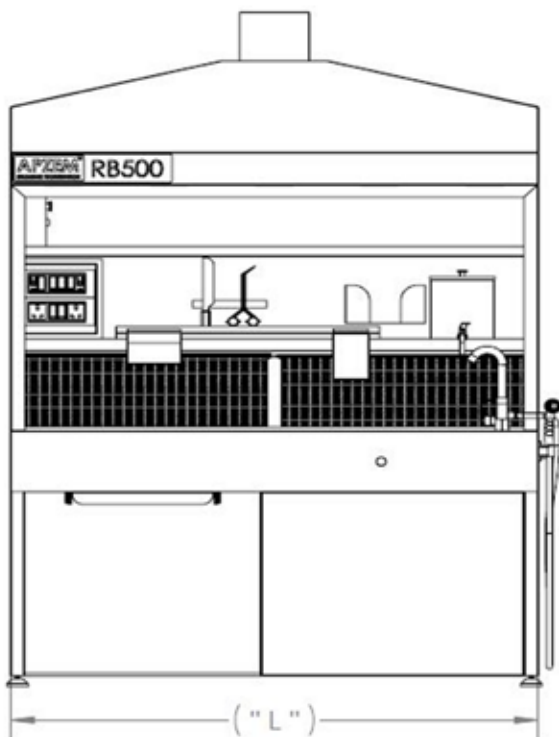

APZEM PROFESSIONAL BACKDRAFT GROSSING STATION (RB Series)

APZEM Professional series Backdraft Grossing Station were designed to provide Sturdy, customizable and affordable workstation for medium to large Labs. The professional series workstation comes with higher suction capacity and additional features that assists in grossing as well as protects you from inhaling harmful Formalin and other harmful fumes while grossing.

| MODEL NO | SIZE (LENGTH) |
|----------|---------------|
| RB400 | 4 FEET |
| RB500 | 5 FEET |
| RB600 | 6 FEET |
| RB700 | 7 FEET |

STANDARD DESIGN FEATURES

- ▶ All Stainless steel Construction made of thicker 16 Guage SS 304.
- ▶ Inbuilt ventilation system with dual wall construction capable of removing all formalin fumes over work surface and from Technician's breathing zone.
- ▶ Deep Sink with Cold water Faucet.
- ▶ Back Draft fume Removal system.
- ▶ Removable perforated worktop.
- ▶ Powerful LED Lighting.
- ▶ C-Fold paper towel Holder.
- ▶ Polyethylene Dissecting Board for Dissecting and for Photography.
- ▶ Magnetic Tool holder.
- ▶ Cleanable Pre Filter to remove fine particles.
- ▶ Worktable Height : 800mm.
- ▶ Additional shelf for storing.
- ▶ Hand rinsing assembly.
- ▶ Perimeter Rinse assembly.
- ▶ High capacity 0.55 HP waste disposal unit.
- ▶ Transparent Lexan air deflector panels.
- ▶ 40mm height adjustable leg for accurate leveling of work surface.
- ▶ Formalin dispensing system.
- ▶ Provided with additional switch and socket.