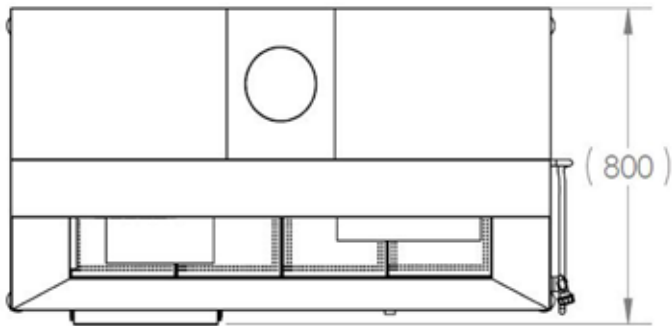

APZEM PROFESSIONAL BACKDRAFT GROSSING STATION (RB Series)

APZEM Professional series Backdraft Grossing Station were designed to provide Sturdy, customizable and affordable workstation for medium to large Labs. The professional series workstation comes with higher suction capacity and additional features that assists in grossing as well as protects you from inhaling harmful Formalin and other harmful fumes while grossing.

| MODEL NO | SIZE (LENGTH) |
|----------|---------------|
| RB400 | 4 FEET |
| RB500 | 5 FEET |
| RB600 | 6 FEET |
| RB700 | 7 FEET |

STANDARD DESIGN FEATURES

- ▶ All Stainless steel Construction made of thicker 16 Guage SS 304.
- ▶ Inbuilt ventilation system with dual wall construction capable of removing all formalin fumes over work surface and from Technician's breathing zone.
- ▶ Deep Sink with Cold water Faucet.
- ▶ Back Draft fume Removal system.
- ▶ Removable perforated worktop.
- ▶ Powerful LED Lighting.
- ▶ C-Fold paper towel Holder.
- ▶ Polyethylene Dissecting Board for Dissecting and for Photography.
- ▶ Magnetic Tool holder.
- ▶ Cleanable Pre Filter to remove fine particles.
- ▶ Worktable Height : 800mm.
- ▶ Additional shelf for storing.
- ▶ Hand rinsing assembly.
- ▶ Perimeter Rinse assembly.
- ▶ High capacity 0.55 HP waste disposal unit.
- ▶ Transparent Lexan air deflector panels.
- ▶ 40mm height adjustable leg for accurate leveling of work surface.
- ▶ Formalin dispensing system.
- ▶ Provided with additional switch and socket.