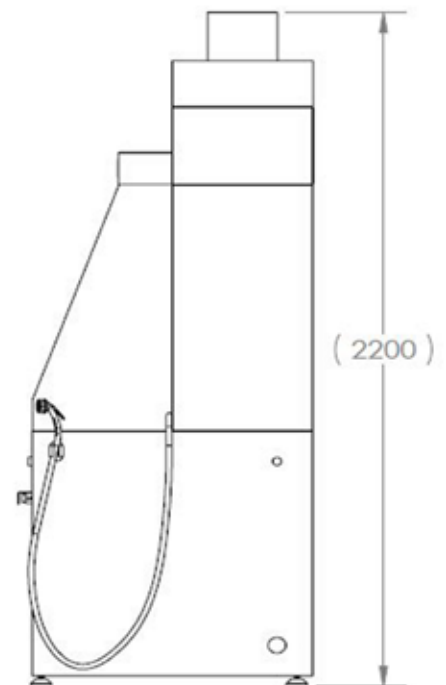

APZEM PROFESSIONAL BACKDRAFT GROSSING STATION (RB Series)

APZEM Professional series Backdraft Grossing Station were designed to provide Sturdy, customizable and affordable workstation for medium to large Labs. The professional series workstation comes with higher suction capacity and additional features that assists in grossing as well as protects you from inhaling harmful Formalin and other harmful fumes while grossing.

| MODEL NO | SIZE (LENGTH) |
|----------|---------------|
| RB400 | 4 FEET |
| RB500 | 5 FEET |
| RB600 | 6 FEET |
| RB700 | 7 FEET |

STANDARD DESIGN FEATURES

- ▶ All Stainless steel Construction made of thicker 16 Guage SS 304.
- ▶ Inbuilt ventilation system with dual wall construction capable of removing all formalin fumes over work surface and from Technician's breathing zone.
- ▶ Deep Sink with Cold water Faucet.
- ▶ Back Draft fume Removal system.
- ▶ Removable perforated worktop.
- ▶ Powerful LED Lighting.
- ▶ C-Fold paper towel Holder.
- ▶ Polyethylene Dissecting Board for Dissecting and for Photography.
- ▶ Magnetic Tool holder.
- ▶ Cleanable Pre Filter to remove fine particles.
- ▶ Worktable Height : 800mm.
- ▶ Additional shelf for storing.
- ▶ Hand rinsing assembly.
- ▶ Perimeter Rinse assembly.
- ▶ High capacity 0.55 HP waste disposal unit.
- ▶ Transparent Lexan air deflector panels.
- ▶ 40mm height adjustable leg for accurate leveling of work surface.
- ▶ Formalin dispensing system.
- ▶ Provided with additional switch and socket.